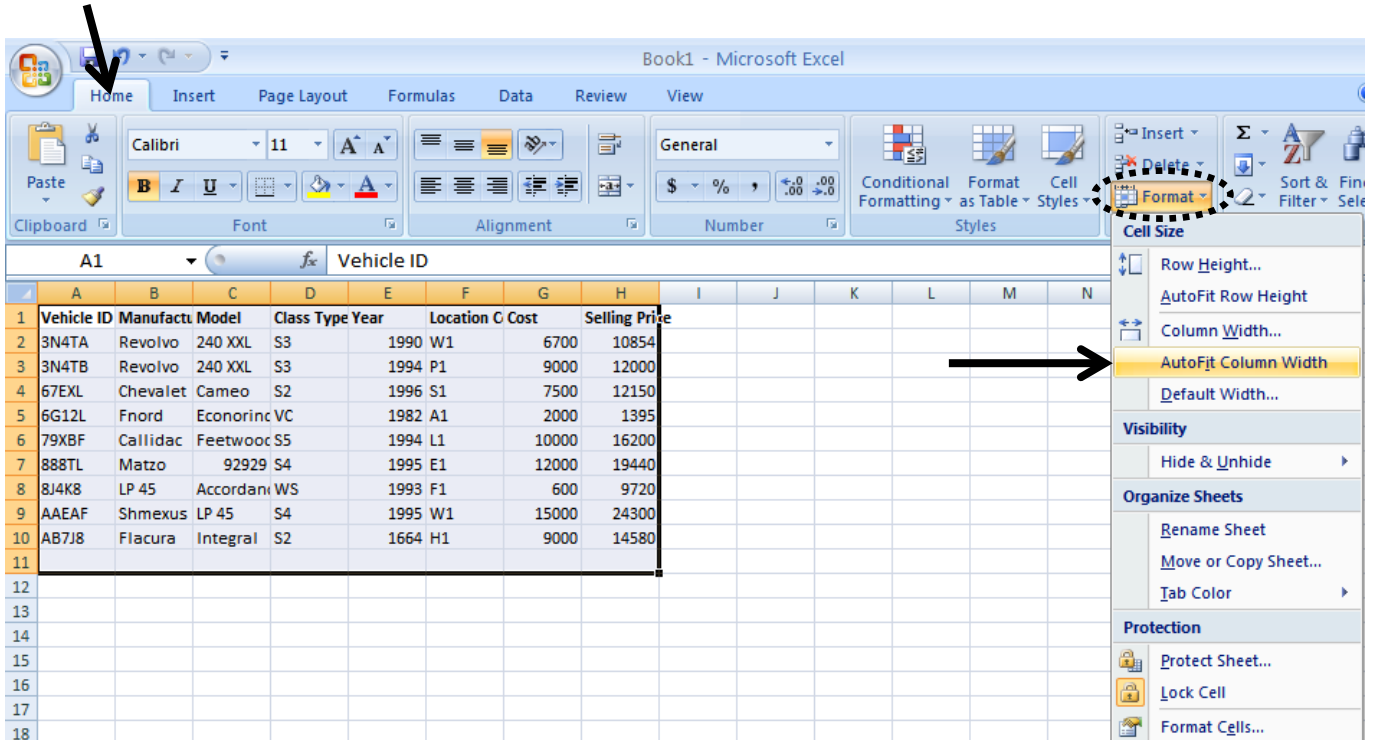

Resizing multiple columns to fit individual cell contents - *AutoFit Selection*

1. Select columns that you wish to fit the column size according to the cell contents

	A	B	C	D	E	F	G	H	I
1	Vehicle ID	Manufactu	Model	Class Type	Year	Location	C Cost	Selling Price	
2	3N4TA	Revolvo	240 XXL	S3	1990	W1	6700	10854	
3	3N4TB	Revolvo	240 XXL	S3	1994	P1	9000	12000	
4	67EXL	Chevalet	Cameo	S2	1996	S1	7500	12150	
5	6G12L	Fnord	Econorinc	VC	1982	A1	2000	1395	
6	79XBF	Callidac	Feetwooc	S5	1994	L1	10000	16200	
7	888TL	Matzo	92929	S4	1995	E1	12000	19440	
8	8J4K8	LP 45	Accordan	WS	1993	F1	600	9720	
9	AAEAF	Shmexus	LP 45	S4	1995	W1	15000	24300	
10	AB7J8	Flacura	Integral	S2	1664	H1	9000	14580	

2. Home > Format